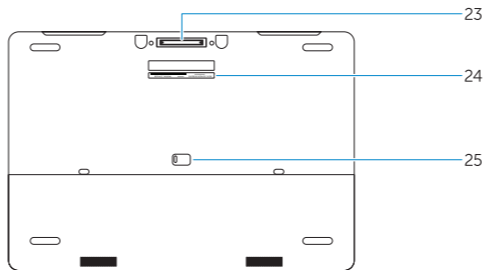

P29E001

Dell Precision -7710

Features

Značajke | Jellemzők | Характеристики | Funkcije

1. Microphone
2. Camera (optional)
3. Camera-status light (optional)
4. Network connector
5. Power connector
6. Power button
7. Security-cable slot
8. USB 3.0 connector
9. Headset connector
10. Memory card reader
11. Fingerprint reader (optional)
12. Battery-status light
13. Hard-drive activity light
14. Power-status light
15. Speakers
16. Touchpad
17. Contactless smartcard reader (optional)
18. Smartcard reader (optional)
19. USB 3.0 connector
20. Mini DisplayPort connector
21. HDMI connector
22. USB-C connector (optional)
23. Docking connector
24. Service-tag label
25. Door and battery release latch