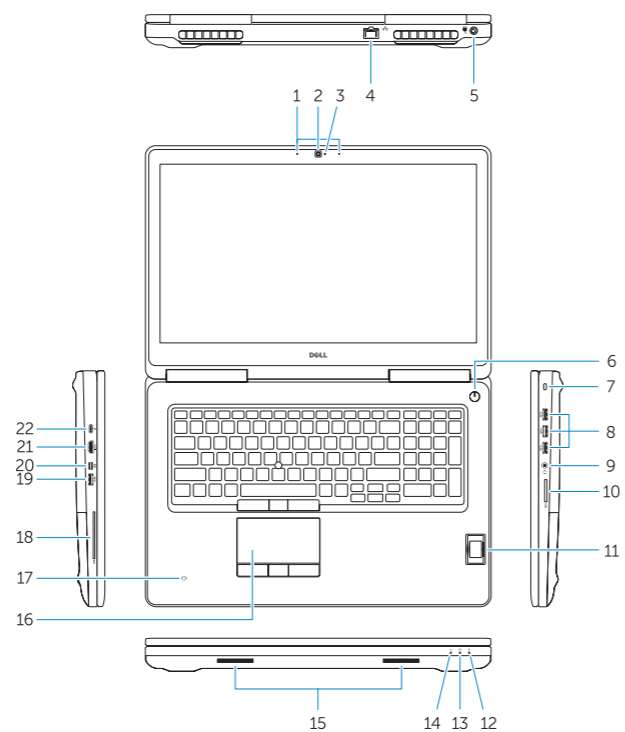

P29E001

Dell Precision -7710

Features

Značajke | Jellemzők | Характеристики | Funkcije

1. Microphone
2. Camera (optional)
3. Camera-status light (optional)
4. Network connector
5. Power connector
6. Power button
7. Security-cable slot
8. USB 3.0 connector
9. Headset connector
10. Memory card reader
11. Fingerprint reader (optional)
12. Battery-status light
13. Hard-drive activity light
14. Power-status light
15. Speakers
16. Touchpad
17. Contactless smartcard reader (optional)
18. Smartcard reader (optional)
19. USB 3.0 connector
20. Mini DisplayPort connector
21. HDMI connector
22. USB-C connector (optional)
23. Docking connector
24. Service-tag label
25. Door and battery release latch